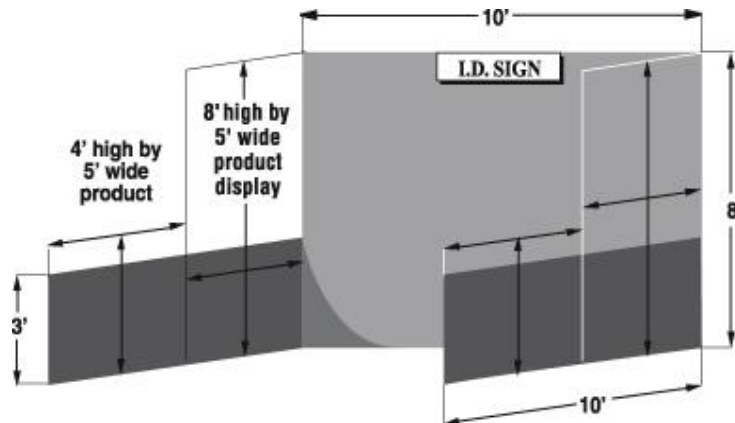

# Southern Women's Show Birmingham - Sept. 25-27 Height Restrictions

The front five feet of your exhibit may not exceed FOUR feet in height.

**All exhibits must have floor covering.**

**Maximum height for any product, display or sign is EIGHT FEET.**

### Height Limitation Exceptions:

1. If you have three or more booths in a row, you may have 8' high displays to the front of the booth except within 10' of where your exhibit adjoins other exhibits. So if you have three booths, your center booth may be 8' high to the front of the booth. With four booths, the center two booths may be 8' high to the front of the booth.
2. Your exhibit height may be 8' to the front of your exhibit WITH THE APPROVAL OF SHOW MANAGEMENT AND THE ADJOINING EXHIBITOR. If you wish to exceed the height limitation and have not contacted show management, come to the Show Office BEFORE setting up your exhibit.